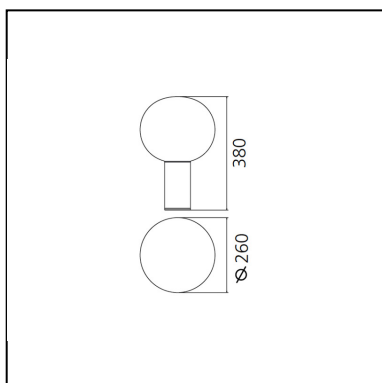

LUMINAIRE

- Watt: **18W**
- Voltage: **220-240V**
- Delivered lumens output: **1203lm**
- CCT: **2700K**
- Efficiency: **79%**
- Efficacy: **66.82lm/W**
- CRI: **80**
- Dimmer Typology: **Microswitch Dimmer**

DESCRIPTION

A wide collection of glass lighting appliances available in three sizes. Each size is available in the table, floor, ceiling and suspension version. Materials: lamp body in extruded aluminum; diffuser in blown glass. Specification: the milkywhite, blown glass with crystal nuances produces a soft spot light on the table top or wall, plus a highperforming light towards the surrounding environment.

PRODUCT CODE: 1805160A

FEATURES

- Article Code: **1805160A**
- Colour: **Satin Bronze**
- Installation: **Table**
- Material: **Blown glass, aluminium**
- Series: **Design Collection**
- design by: **Matteo Thun & Partners**

DIMENSIONS

- Height: **cm 38.3**
- Diameter: **cm 26**
- Base Diameter: **cm 9**
- Glow Wire Test: **750°C**

SOURCES NOT INCLUDED

- Category: **LED RETROFIT**
- Number: **1**
- Watt: **20W**
- Socket: **E27**